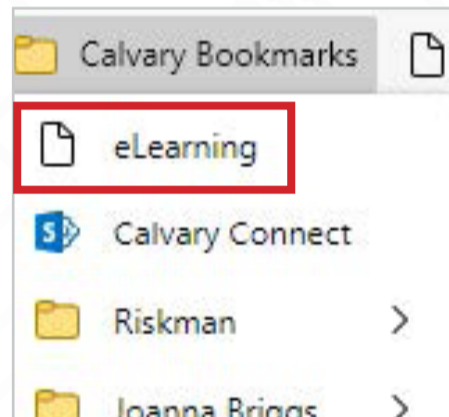

Via your bookmarks