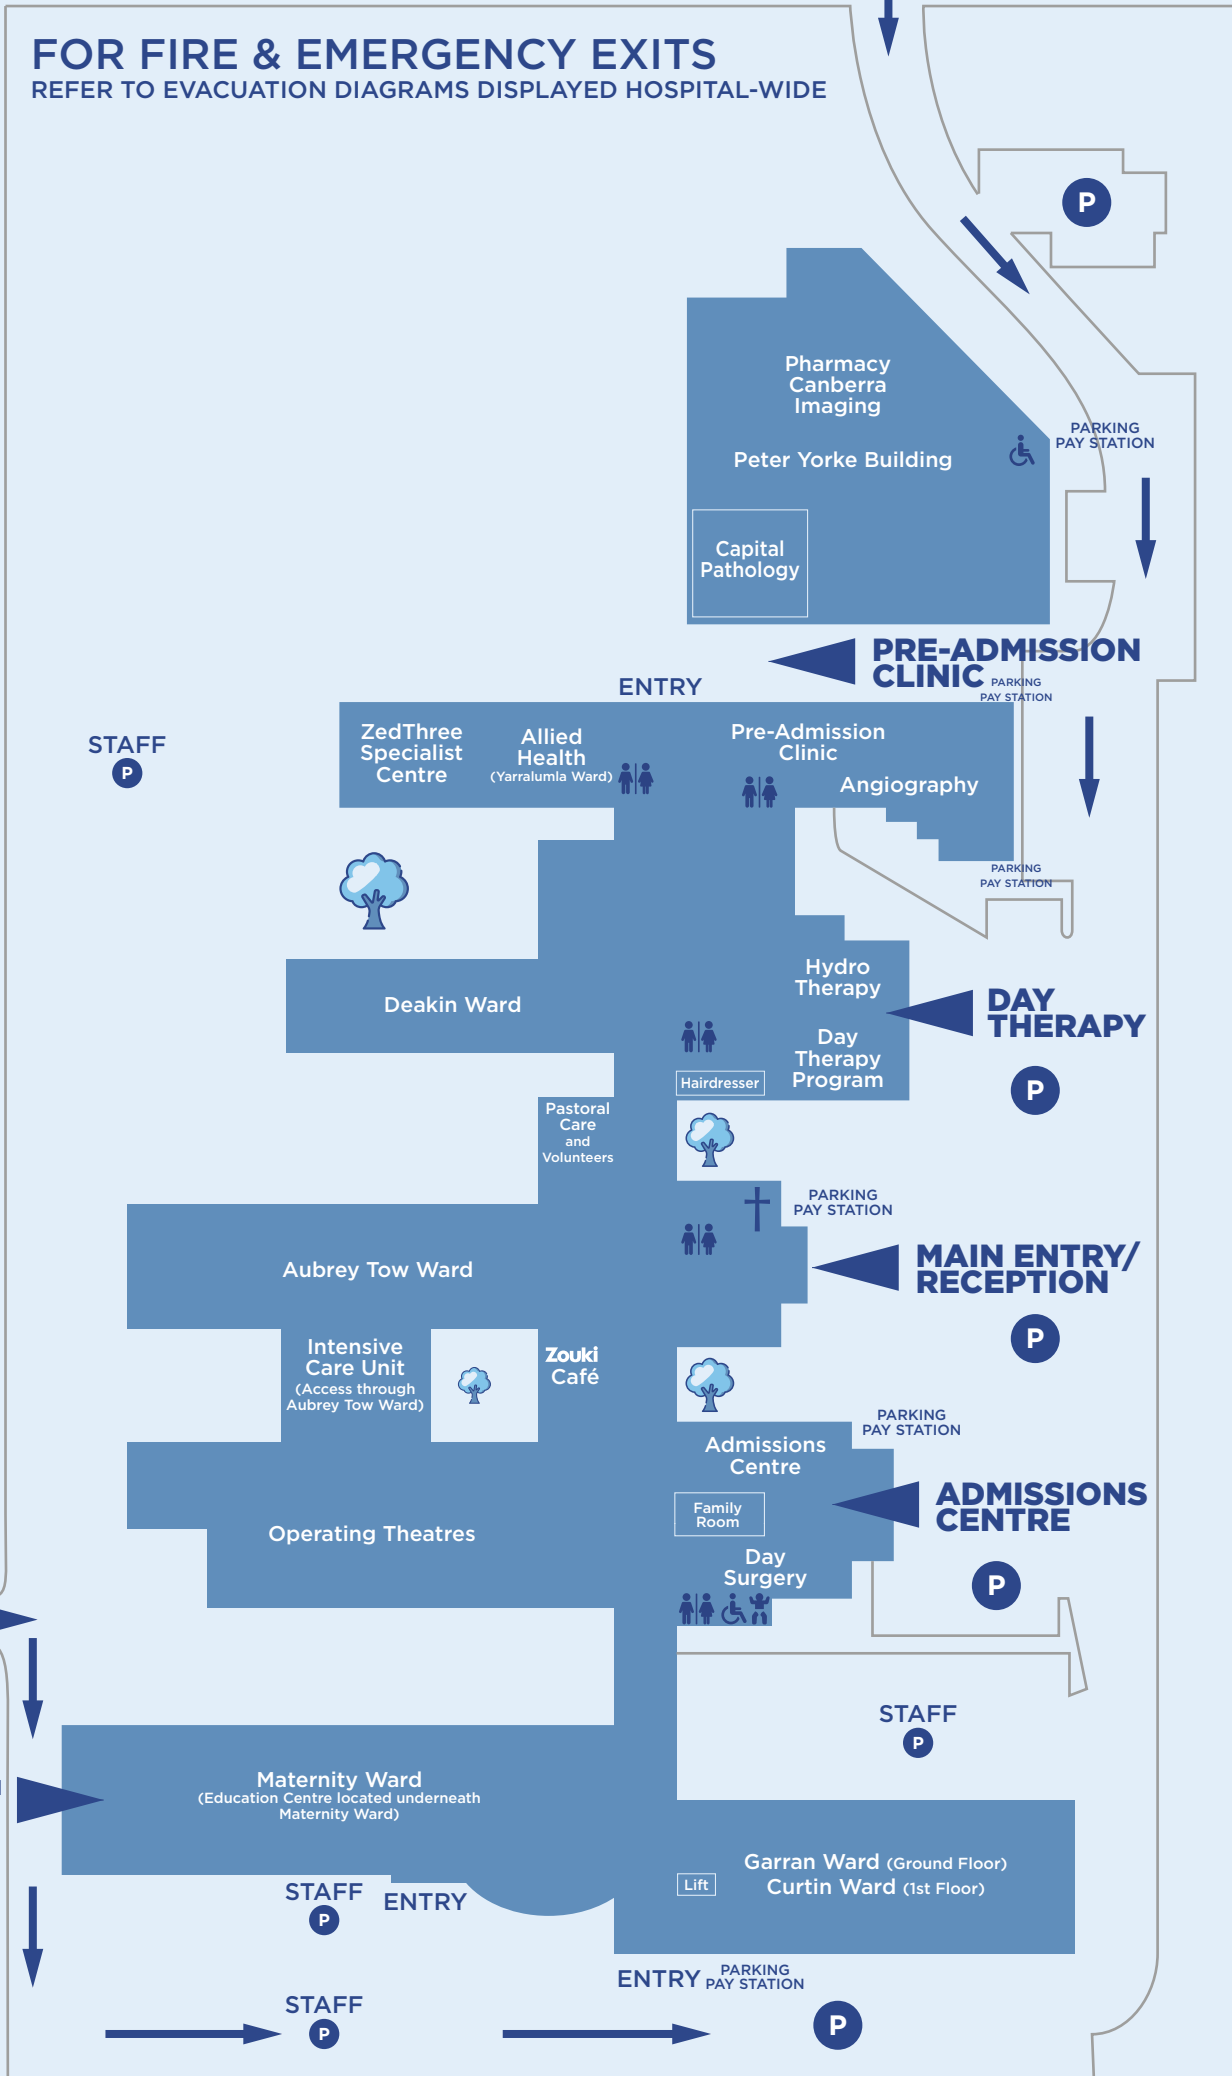

STRICKLAND CRESCENT

FOR FIRE & EMERGENCY EXITS

REFER TO EVACUATION DIAGRAMS DISPLAYED HOSPITAL-WIDE

DENISION STREET

EDUCATION CENTRE (Ground floor)

Toilets are located along the Hospital Corridor

Disabled toilet located near Family Room and Kitchen

Baby Change room located near Family Room

Chapel

Parking