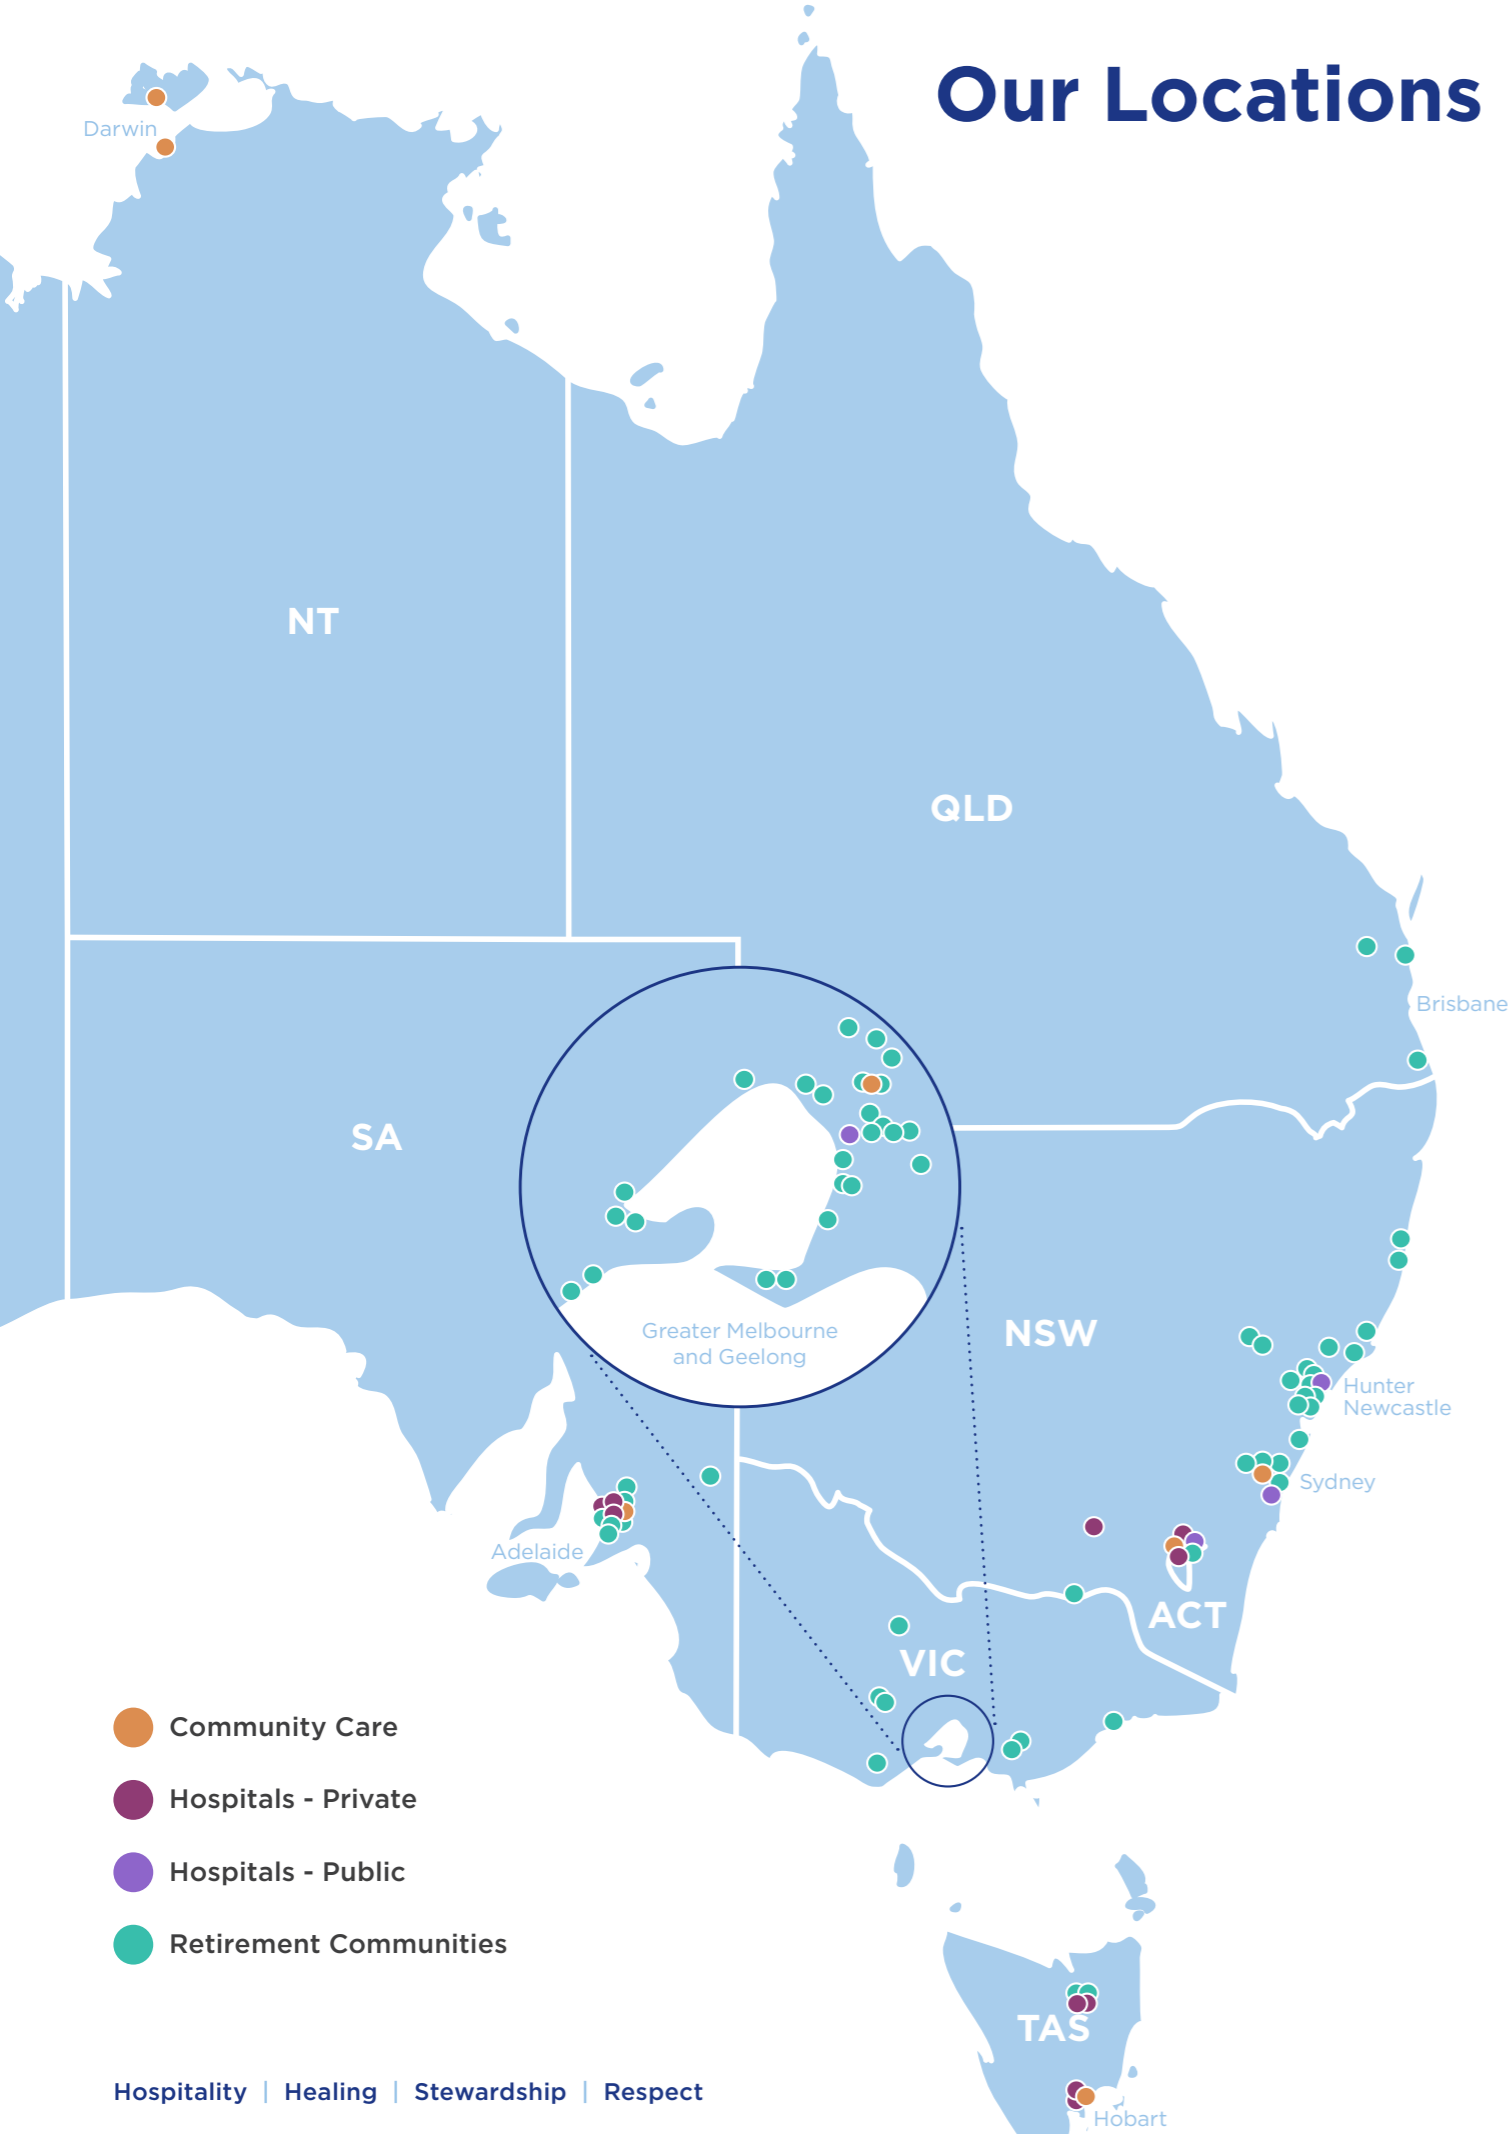

Our Locations

- Community Care
- Hospitals - Private
- Hospitals - Public
- Retirement Communities

Hospitality | Healing | Stewardship | Respect

ACT

- Calvary Bruce Private Hospital, Bruce includes Hyson Green Mental Health Services
- Calvary Community Care, Bruce
- Calvary Haydon Retirement Community, Bruce
- Calvary John James Hospital, Deakin
- Calvary Public Hospital Bruce, Bruce includes Clare Holland House

NSW

- Calvary Albury and District, Glenroy
- Calvary Bayview Gardens, Bayview
- Calvary Community Care, Sydney, Taree, Riverina, Hunter/Newcastle, Forster, Lakelands
- Calvary Riverina Hospital, Wagga Wagga includes Calvary Riverina Drug and Alcohol Centre, and Calvary Riverina Surgicentre
- Calvary St Paul's Retirement Community, Taree
- Calvary The Brelford, Coffs Harbour
- Calvary The Mariner, South West Rocks

Hunter Newcastle

- Calvary Cessnock Retirement Community, Cessnock
- Calvary Coinda Retirement Community, Singleton
- Calvary Ephesus Retirement Community, Lambton
- Calvary Mater Newcastle, Waratah
- Calvary Mt Carmel Retirement Community, Maitland
- Calvary Muswellbrook Retirement Community, Muswellbrook
- Calvary Nazareth Retirement Community, Belmont
- Calvary St Francis Retirement Community, Eleebana
- Calvary St Joseph's Retirement Community, Sandgate
- Calvary St Luke's Retirement Community, Cooks Hill
- Calvary St Martin de Porres Retirement Community, Waratah
- Calvary Tanilba Shores Retirement Community, Tanilba Bay
- Calvary Tours Terrace Retirement Community, Hamilton South

Sydney

- Calvary Brighton-Le-Sands, Brighton-Le-Sands
- Calvary Corymbia, Belrose
- Calvary Health Care Kogarah, Kogarah
- Calvary Henley Manor, Doonside
- Calvary Ryde Retirement Community, Ryde

NT

- Calvary Community Care, Darwin, Bathurst Island

QLD

- Calvary Clarendon Lee, Tewantin
- Calvary Gympie Views, Gympie
- Calvary Robina Rise, Robina

SA

- Calvary Adelaide Hospital, Adelaide includes Calvary Wakefield Surgicentre
- Calvary Brighton, South Brighton
- Calvary Central Districts Hospital, Elizabeth Vale
- Calvary Community Care, Adelaide, Port Augusta, Victor Harbor
- Calvary Flora McDonald Retirement Community, Cowandilla
- Calvary Mitcham, Kingswood
- Calvary North Adelaide Hospital, North Adelaide
- Calvary Oaklands, Oaklands Park
- Calvary St Catherine's Retirement Community, Berri
- Calvary The Homestead, Walkley Heights
- Calvary Trevu House, Gawler East

TAS

- Calvary Community Care, Launceston, Hobart

Hobart

- Calvary Lenah Valley Hospital, Lenah Valley
- Calvary St John's Hospital, South Hobart

Launceston

- Calvary Riverside, Riverside
- Calvary Sandhill, Launceston
- Calvary St Luke's Hospital, Launceston
- Calvary St Vincent's Hospital, Launceston

VIC