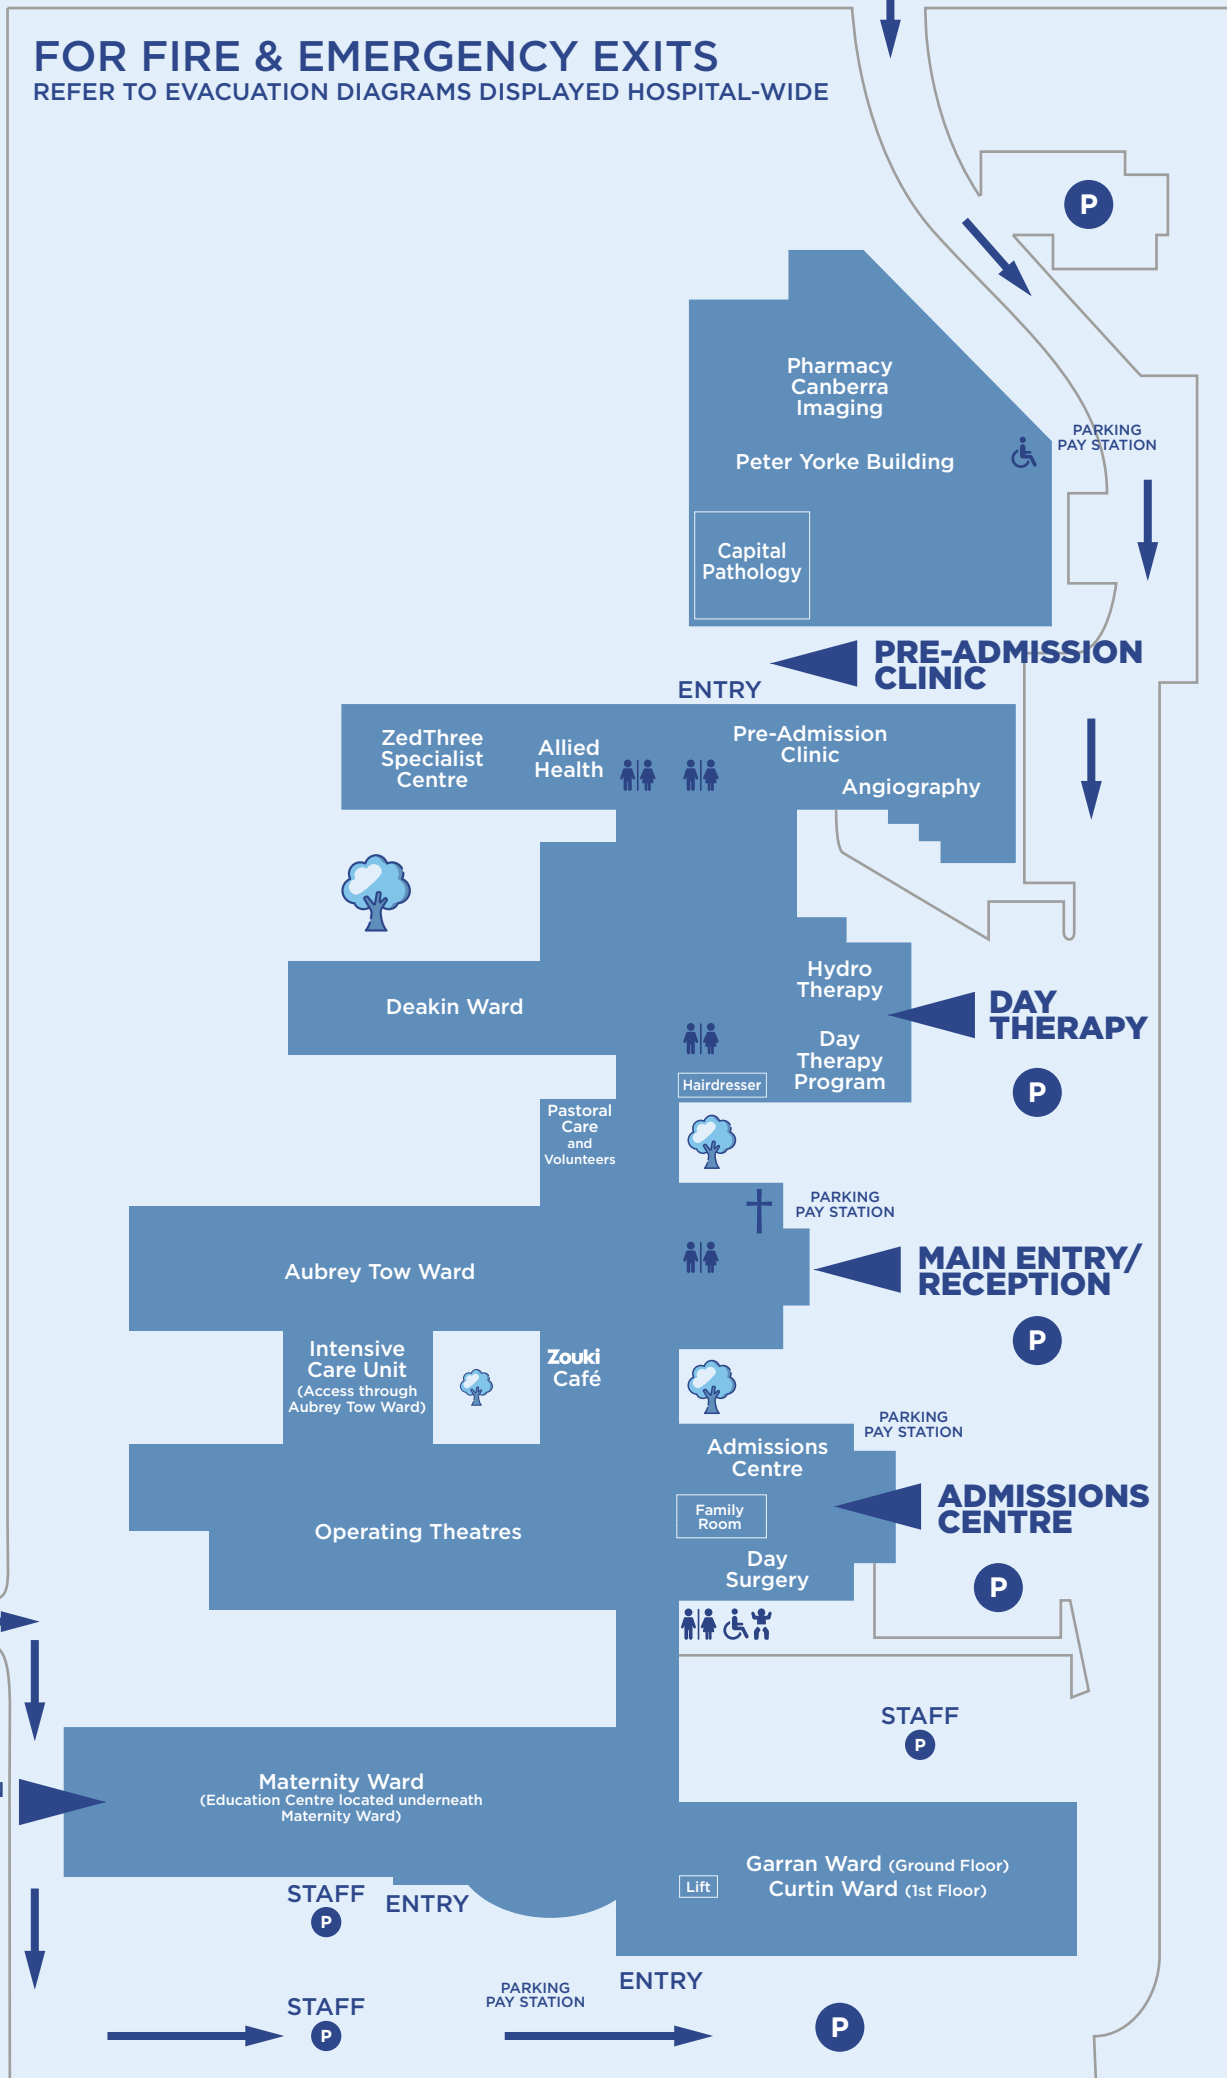

# STRICKLAND CRESENT

## FOR FIRE & EMERGENCY EXITS

REFER TO EVACUATION DIAGRAMS DISPLAYED HOSPITAL-WIDE

DENISON STREET

EDUCATION CENTRE (Ground floor)

Toilets are located along the Hospital Corridor

Disabled toilet located near Family Room and Kitchen

Baby Change room located near Family Room

Chapel

Parking