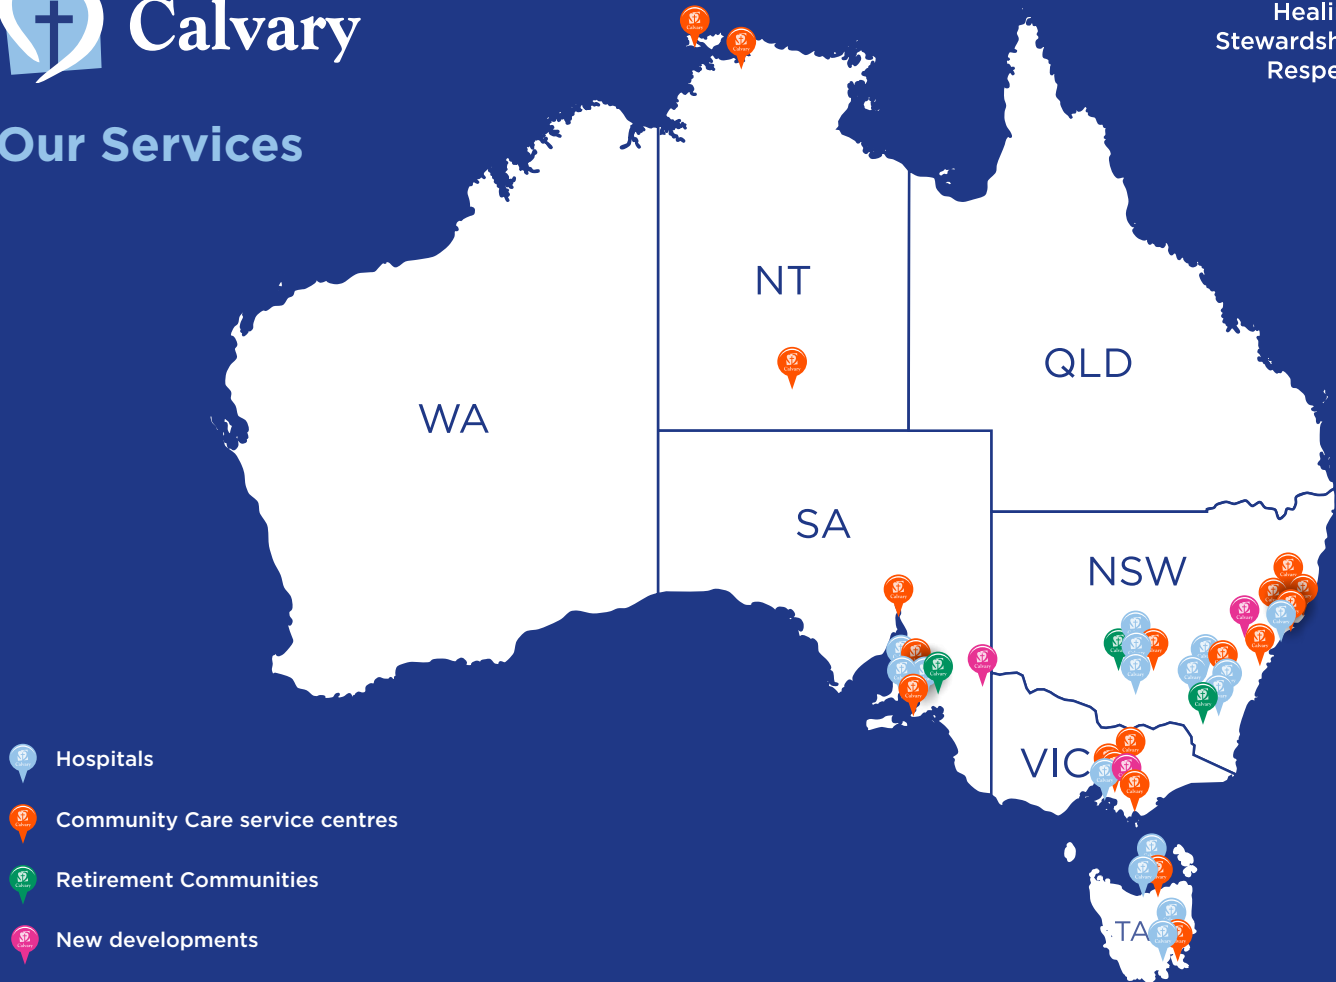

## Our Services

-  Hospitals
-  Community Care service centres
-  Retirement Communities
-  New developments

- |   |  |   |
|---|--|---|
| <p><b>ACT</b></p> <ul style="list-style-type: none"> <li>• Calvary Public Hospital Bruce             <ul style="list-style-type: none"> <li>- Clare Holland House</li> </ul> </li> <li>• Calvary Bruce Private Hospital             <ul style="list-style-type: none"> <li>- Hyson Green Mental Health Services</li> </ul> </li> <li>• Calvary John James Hospital</li> <li>• Calvary Haydon Retirement Community</li> <li>• Calvary Community Care - Bruce</li> </ul> <p><b>SA</b></p> <ul style="list-style-type: none"> <li>• Calvary Adelaide Hospital             <ul style="list-style-type: none"> <li>- Calvary Wakefield Surgicentre</li> </ul> </li> <li>• Calvary North Adelaide Hospital</li> <li>• Calvary Central Districts Hospital</li> <li>• Calvary Flora McDonald Retirement Community</li> <li>• Calvary St Catherine's Retirement Community</li> <li>• Calvary Community Care - Adelaide, Port Augusta (also respite care), Victor Harbor</li> </ul> | <p><b>TAS</b></p> <ul style="list-style-type: none"> <li>• Calvary Lenah Valley Hospital</li> <li>• Calvary St John's Hospital</li> <li>• Calvary St Luke's Hospital</li> <li>• Calvary St Vincent's Hospital</li> <li>• Calvary Community Care - Launceston, Hobart</li> </ul> <p><b>NSW</b></p> <ul style="list-style-type: none"> <li>• Calvary Riverina Hospital             <ul style="list-style-type: none"> <li>- Calvary Riverina Drug and Alcohol Centre</li> <li>- Calvary Riverina Surgicentre</li> </ul> </li> <li>• Calvary Mater Newcastle</li> <li>• Calvary Health Care Kogarah</li> <li>• Calvary Ryde Retirement Community</li> <li>• Calvary Retirement Communities Hunter (13 locations)</li> <li>• Calvary Community Care - Sydney, Taree, Riverina, Hunter/Newcastle (also respite care and social centre), Forster (respite care only), Lakelands (also respite care)</li> </ul> | <p><b>VIC</b></p> <ul style="list-style-type: none"> <li>• Calvary Bethlehem Health and Retirement Precinct</li> <li>• Calvary Health Care Bethlehem</li> <li>• Calvary Community Care Head Office</li> <li>• Calvary Community Care - Melbourne, Gippsland, Shepparton</li> </ul> <p><b>NT</b></p> <ul style="list-style-type: none"> <li>• Calvary Community Care - Darwin, Alice Springs, Bathurst Island</li> </ul> |
|---|--|---|